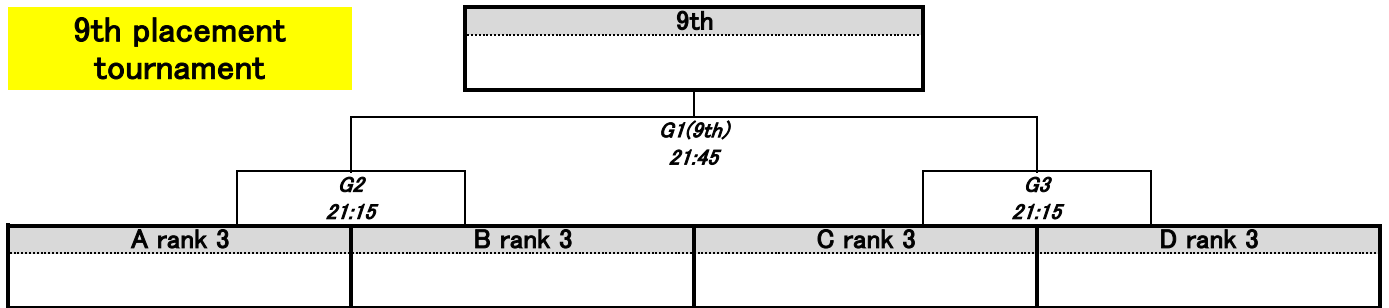

Tournament A

Tournament B

Tournament C

Tournament D

D rank 3

MUL4第8節

Final tournament

1st placement tournament

E3(3rd)
22:00

3rd

5th placement tournament

F4(7th)
22:00

7th

9th placement tournament

G4(11th)
21:45

11th

13th placement tournament

H4(15th)
21:45

15th

MUL4第8節 Schedule

20時より前にフィールドには入れませんので駐車場や更衣室で待機をお願いします

		第1コート	第2コート	第3コート	第4コート
	20:00~20:15	warming-up			
1	20:15	Tournament A peach bon bon	Tournament A オルタナ	Tournament B Ardorzeal	Tournament B 柴又一ず
		A2	A3	B2	B3
		Tournament A mg	Tournament A カネコさん	Tournament B 俺はあと1分で自爆する	Tournament B PoCHI
2	20:30	Tournament C あぶの一まる	Tournament C ピーナッツ	Tournament D NOVA	Tournament D MILAGRO
		C2	C3	D2	D3
		Tournament C ぼるぼる	Tournament C モロヘイヤー	Tournament D とびうお軍団	Tournament D とったもんず
3	20:45	A2 win	A2 lose	B2 win	B2 lose
		A1	A4	B1	B4
		A3 win	A3 lose	B3 win	B3 lose
4	21:00	C2 win	C2 lose	D2 win	D2 lose
		C1	C4	D1	D4
		C3 win	C3 lose	D3 win	D3 lose
5	21:15	A rank 3	C rank 3	A rank 4	C rank 4
		G2	G3	H2	H3
		B rank 3	D rank 3	B rank 4	D rank 4
6	21:30	A rank 1	C rank 1	A rank 2	C rank 2
		E2	E3	F2	F3
		B rank 1	D rank 1	B rank 2	D rank 2
7	21:45	G2 win	G2 lose	H2 win	H2 lose
		G1(9th)	G4(11th)	H1(13th)	H4(15th)
		G3 win	G3 lose	H3 win	H3 lose
8	22:00	E2 win	E2 lose	F2 win	F2 lose
		E1(FINAL)	E3(3rd)	F1(5th)	F4(7th)
		E3 win	E3 lose	F3 win	F3 lose