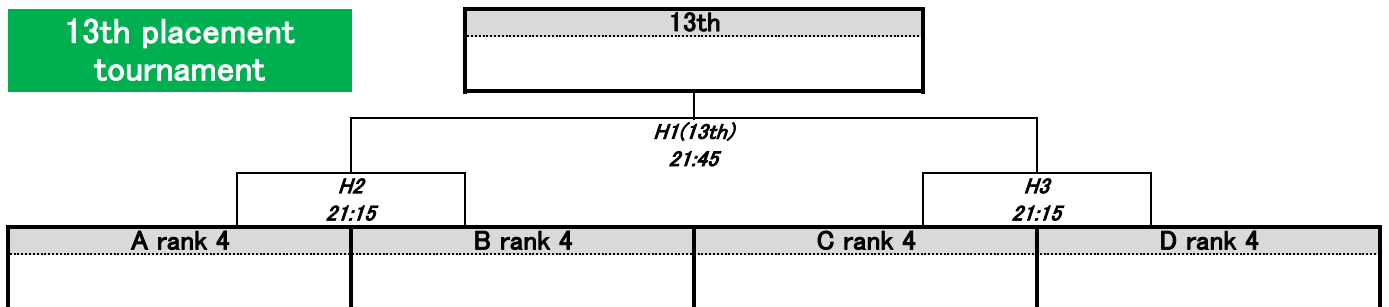

Tournament A

Tournament B

Tournament C

Tournament D

D rank 3

MUL4第8節

Final tournament

1st placement tournament

E3(3rd)
22:00

3rd

5th placement tournament

F4(7th)
22:00

7th

9th placement tournament

G4(11th)
21:45

11th

13th placement tournament

H4(15th)
21:45

15th

MUL4第8節 Schedule

20時より前にフィールドには入れませんので駐車場や更衣室で待機をお願いします

		第1コート	第2コート	第3コート	第4コート
	20:00~20:15	warming-up			
1	20:15	Tournament A peach bon bon	Tournament A オルタナ	Tournament B Ardorzeal	Tournament B 柴又一ず
		A2	A3	B2	B3
		Tournament A mg	Tournament A カネコさん	Tournament B 俺はあと1分で自爆する	Tournament B PoCHI
2	20:30	Tournament C あぶの一まる	Tournament C ピーナッツ	Tournament D NOVA	Tournament D MILAGRO
		C2	C3	D2	D3
		Tournament C ぼるぼる	Tournament C モロヘイヤー	Tournament D とびうお軍団	Tournament D とったもんず
3	20:45	A2 win	A2 lose	B2 win	B2 lose
		A1	A4	B1	B4
		A3 win	A3 lose	B3 win	B3 lose
4	21:00	C2 win	C2 lose	D2 win	D2 lose
		C1	C4	D1	D4
		C3 win	C3 lose	D3 win	D3 lose
5	21:15	A rank 3	C rank 3	A rank 4	C rank 4
		G2	G3	H2	H3
		B rank 3	D rank 3	B rank 4	D rank 4
6	21:30	A rank 1	C rank 1	A rank 2	C rank 2
		E2	E3	F2	F3
		B rank 1	D rank 1	B rank 2	D rank 2
7	21:45	G2 win	G2 lose	H2 win	H2 lose
		G1(9th)	G4(11th)	H1(13th)	H4(15th)
		G3 win	G3 lose	H3 win	H3 lose
8	22:00	E2 win	E2 lose	F2 win	F2 lose
		E1(FINAL)	E3(3rd)	F1(5th)	F4(7th)
		E3 win	E3 lose	F3 win	F3 lose