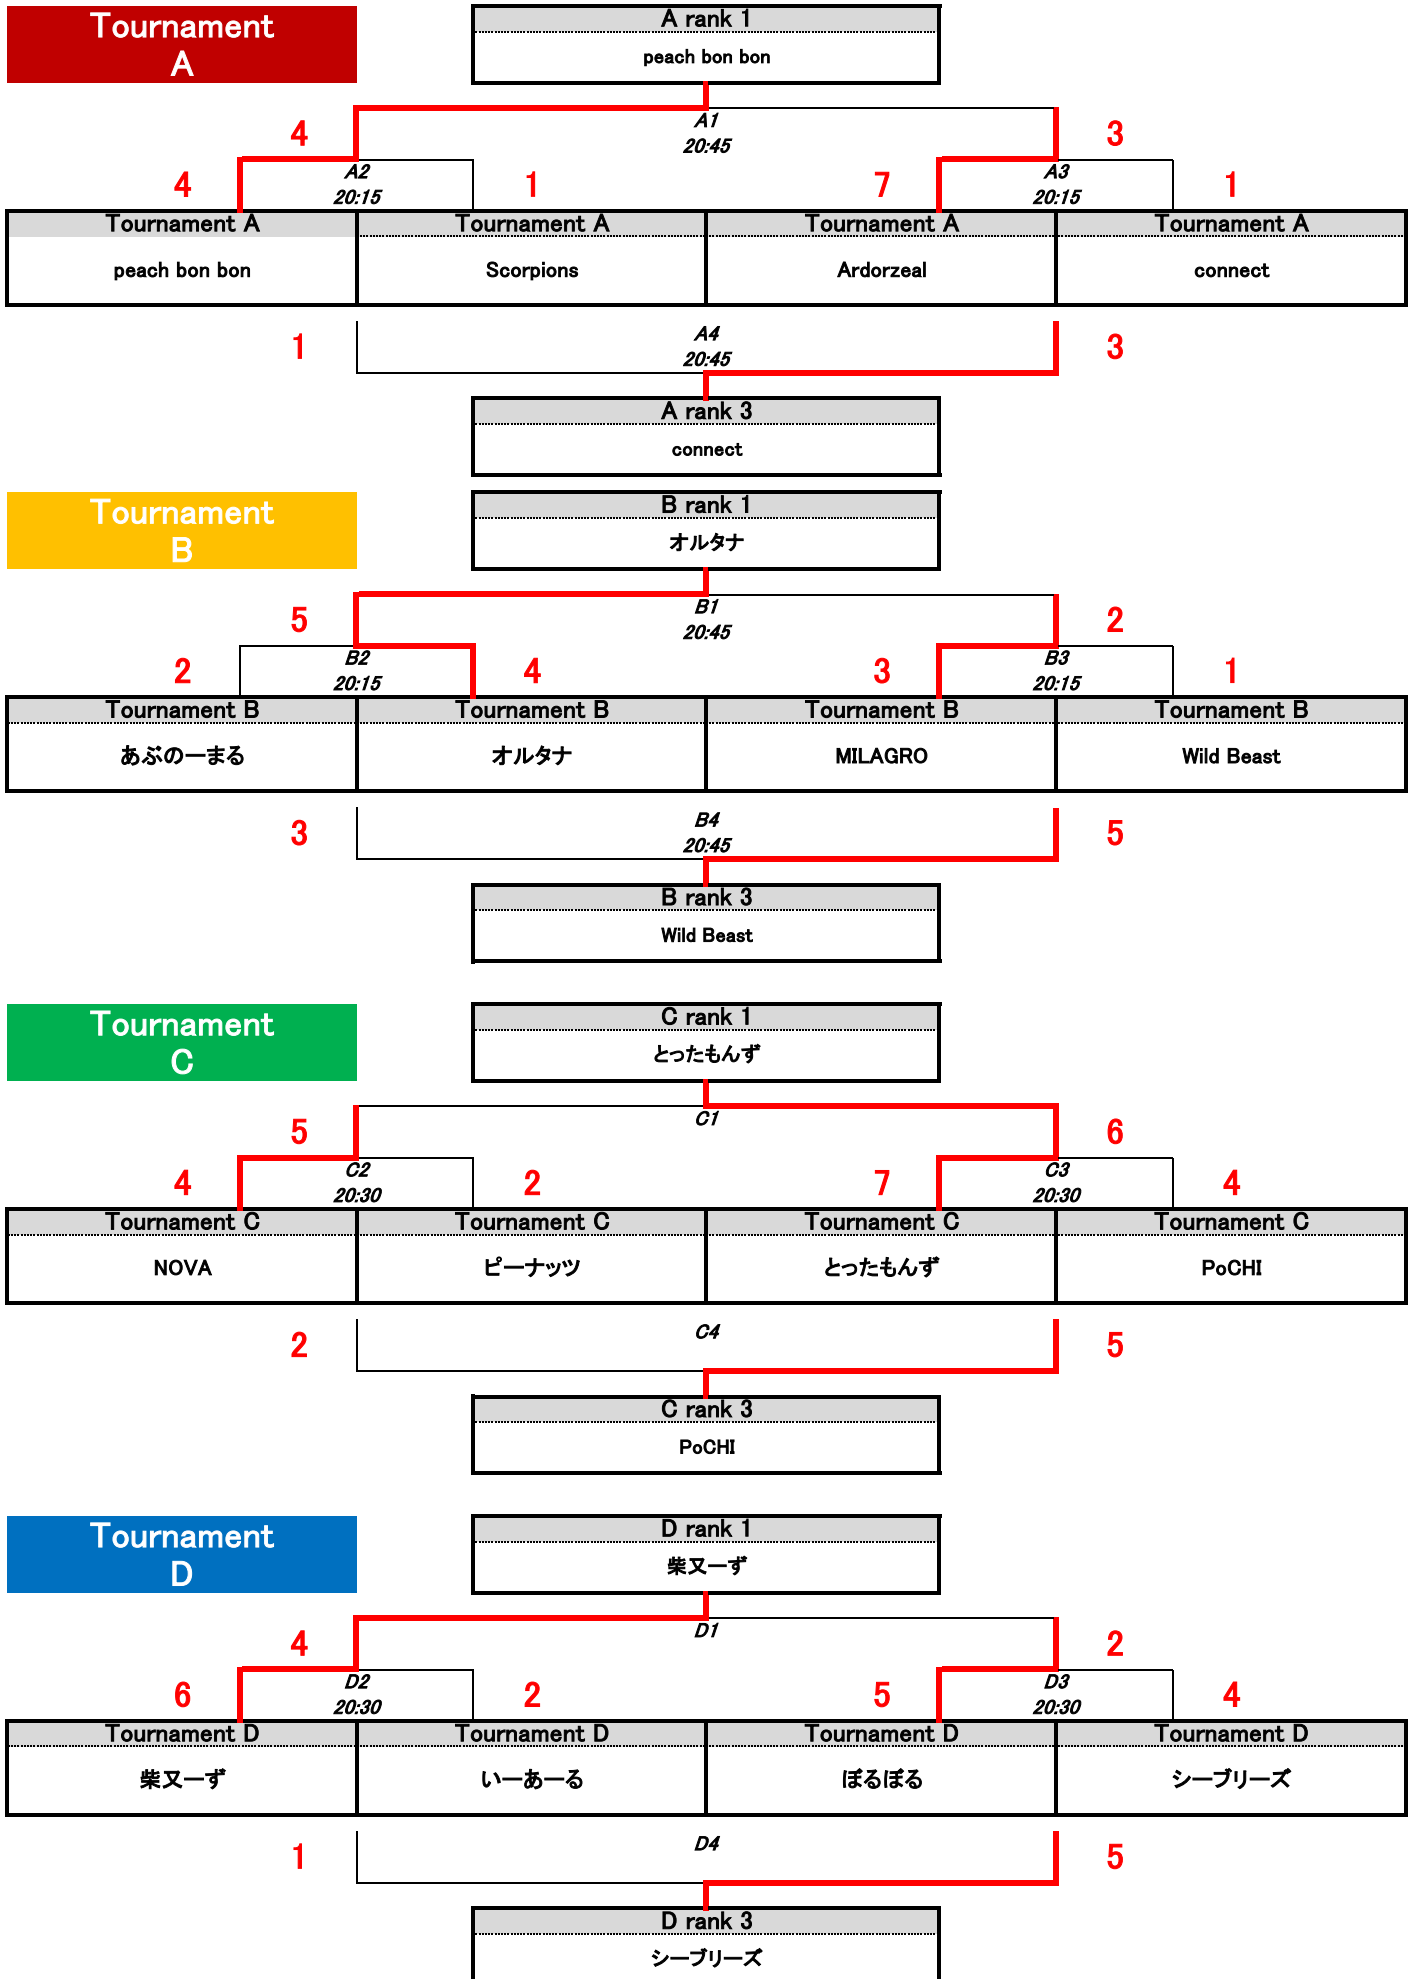

MUL4第12節

Qualifying tournament

MUL4第12節 Final tournament

1st placement tournament

5th placement tournament

9th placement tournament

13th placement tournament

MUL4第12節 Schedule

MUL4第12節

Final result

1st	とったもんず
2nd	オルタナ
3rd	柴又一ず
4th	peach bon bon
5th	NOVA
6th	MILAGRO
7th	ぼるぼる
8th	Ardorzeal
9th	PoCHI
10th	Wild Beast
11th	シーブリーズ
12th	connect
13th	あぶの一まる
14th	いーあーる
15th	ピーナッツ
16th	Scorpions