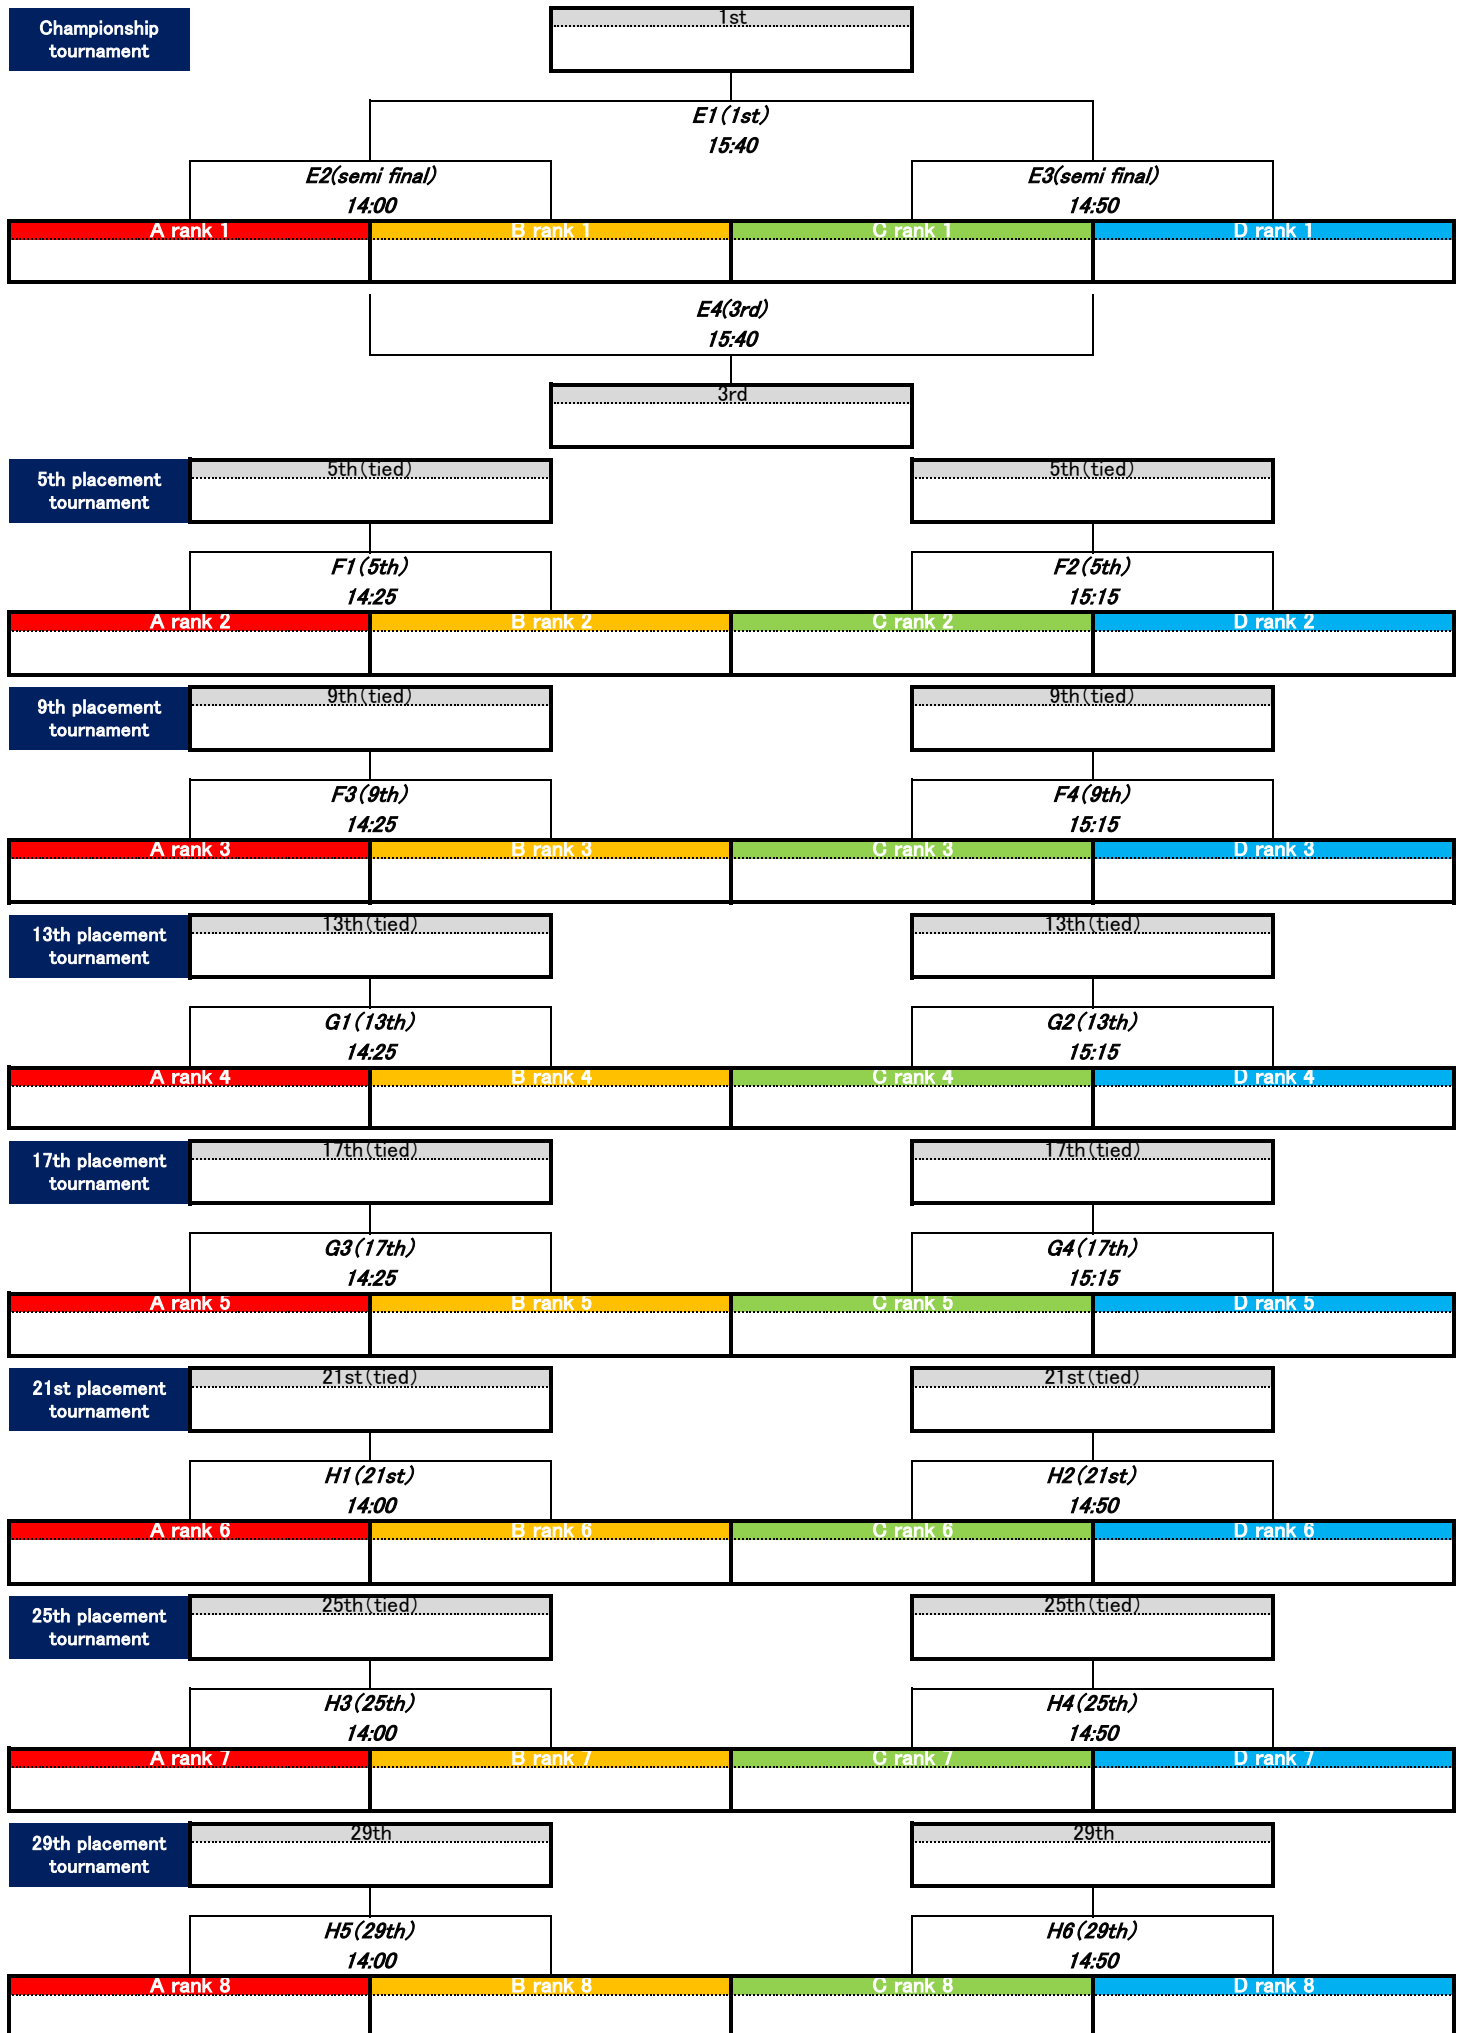

2024 Atami Beach Ultimate~Beach Line Tournament~

Championship tournament